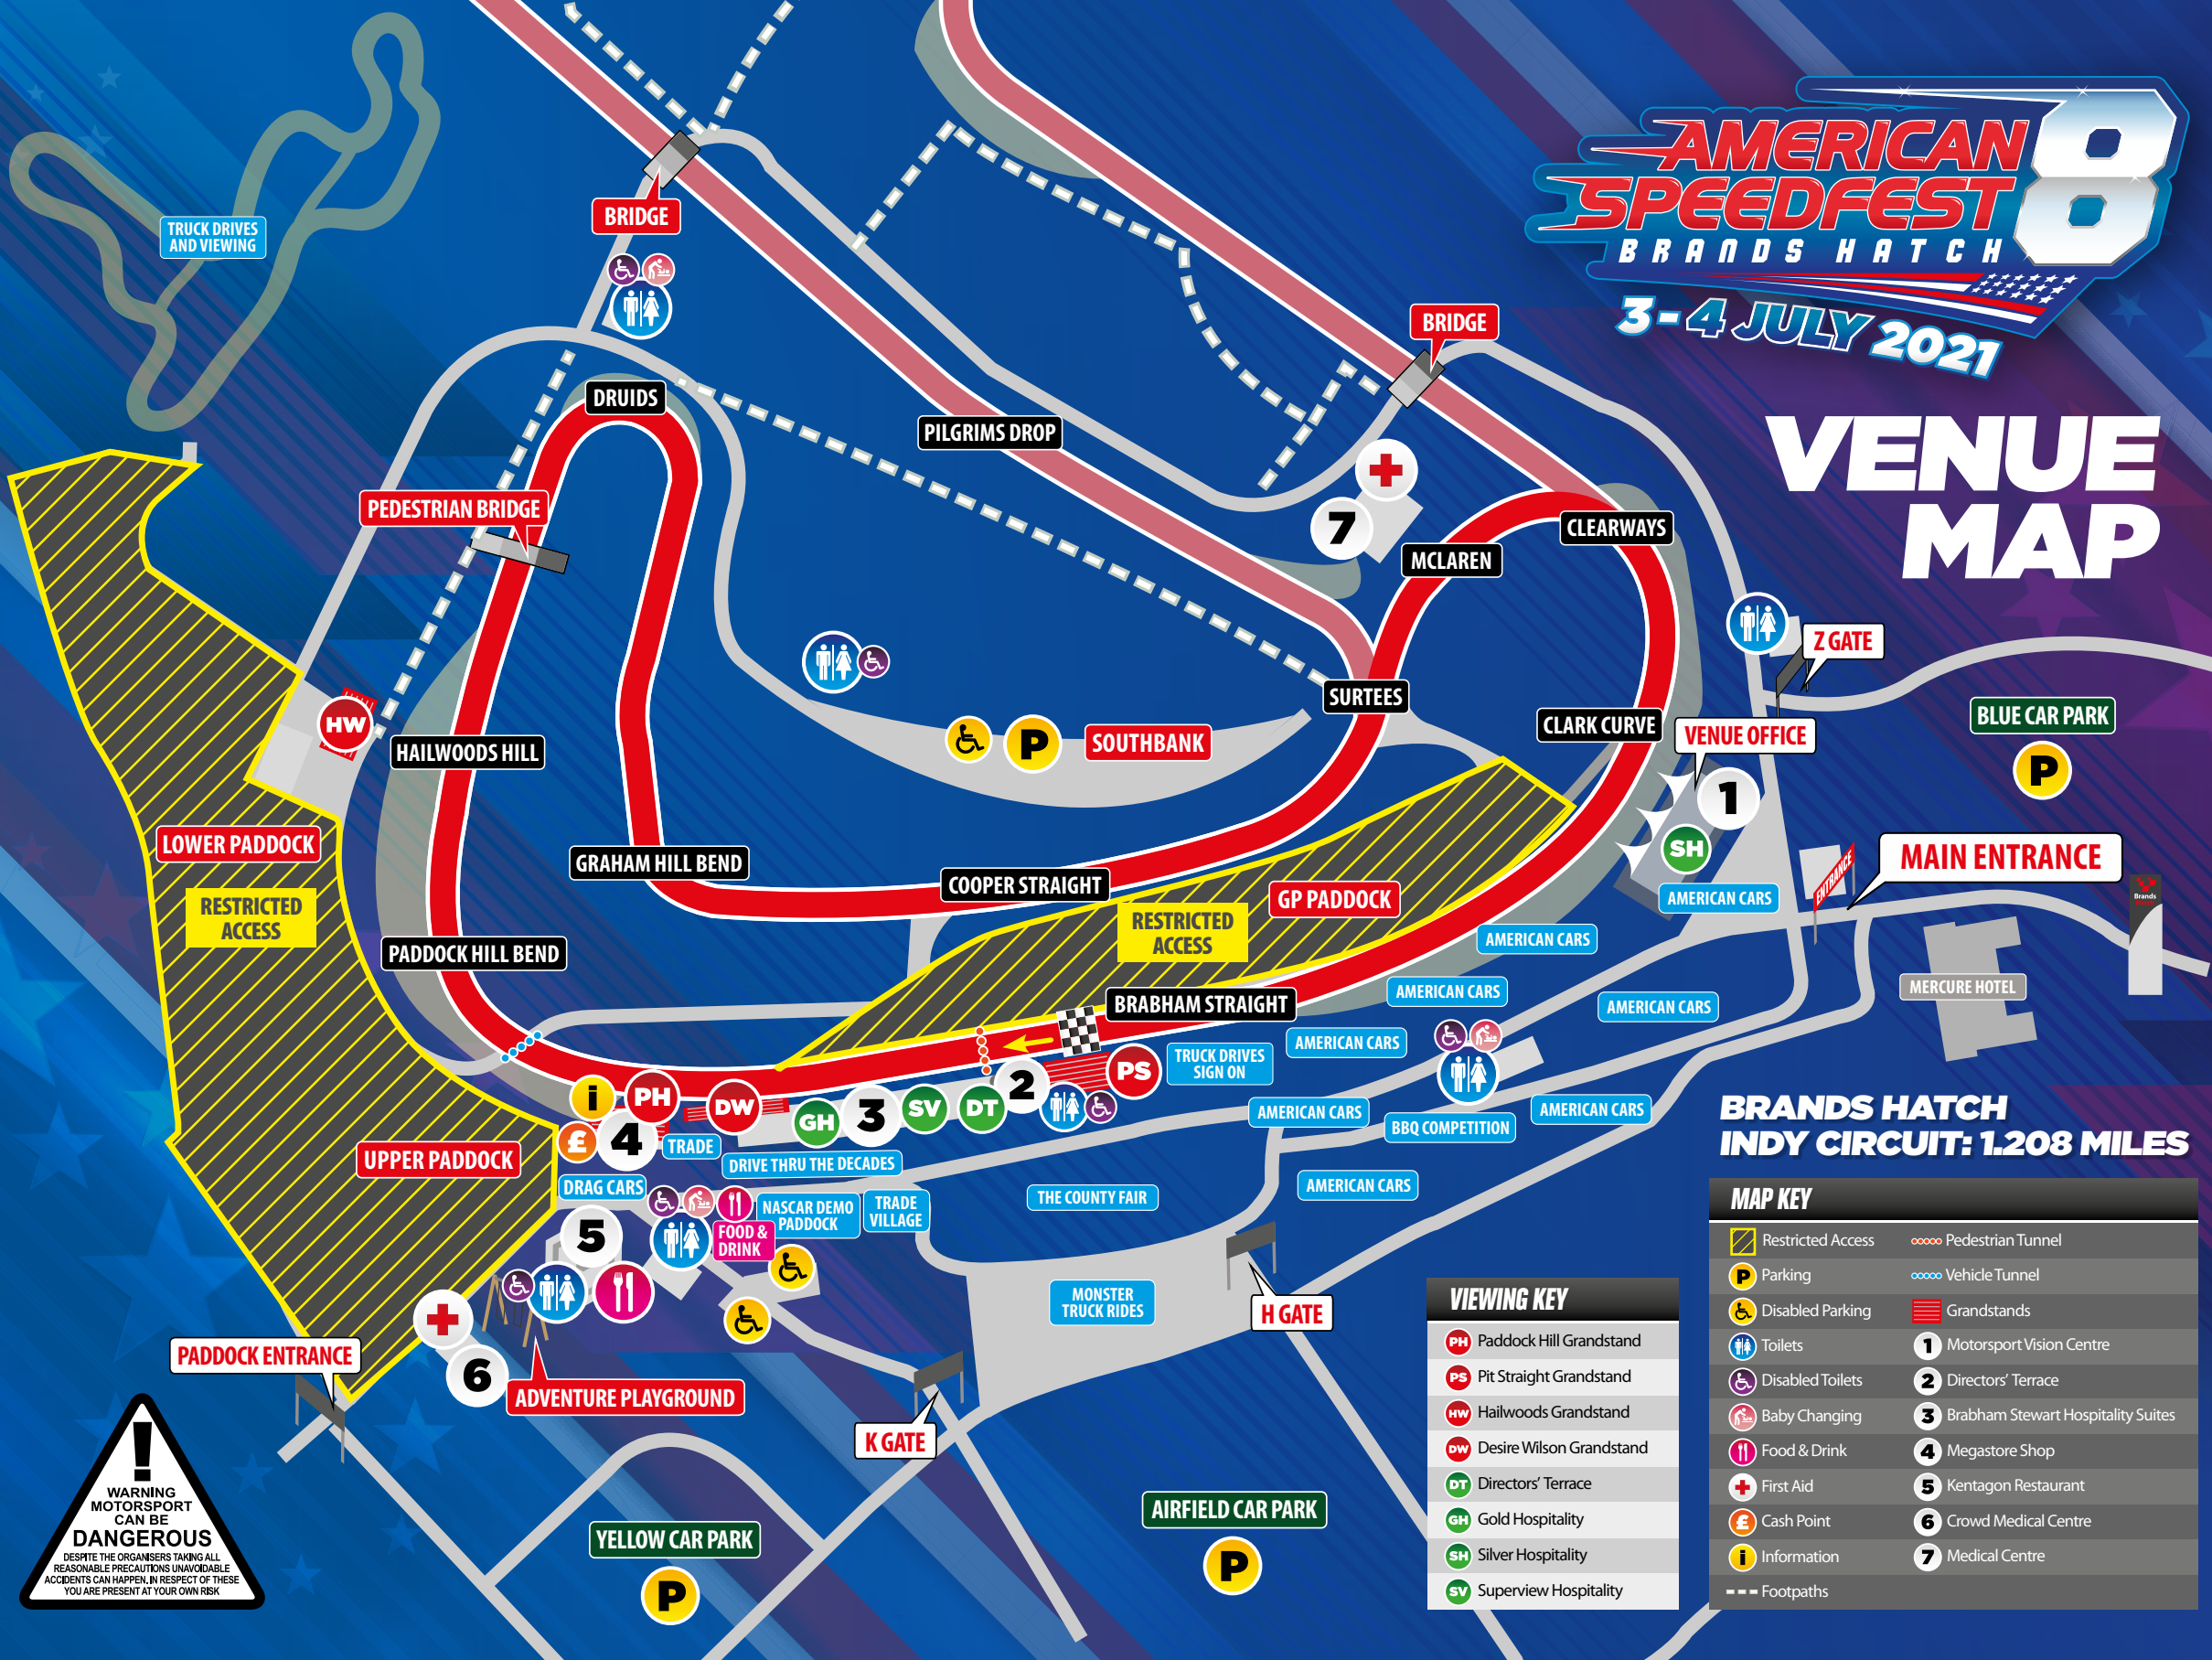

# AMERICAN SPEEDFEST 8

BRANDS HATCH

3-4 JULY 2021

## VENUE MAP

**BRANDS HATCH INDY CIRCUIT: 1.208 MILES**

MAP KEY	
	Restricted Access
	Parking
	Disabled Parking
	Toilets
	Disabled Toilets
	Baby Changing
	Food & Drink
	First Aid
	Cash Point
	Information
	Grandstands
	Pedestrian Tunnel
	Vehicle Tunnel
	Motorsport Vision Centre
	Directors' Terrace
	Brabham Stewart Hospitality Suites
	Megastore Shop
	Kentagon Restaurant
	Crowd Medical Centre
	Medical Centre
	Footpaths

VIEWING KEY	
	Paddock Hill Grandstand
	Pit Straight Grandstand
	Hailwoods Grandstand
	Desire Wilson Grandstand
	Directors' Terrace
	Gold Hospitality
	Silver Hospitality
	Superview Hospitality

**! WARNING**  
MOTORSPORT CAN BE DANGEROUS  
DESPITE THE ORGANISERS TAKING ALL REASONABLE PRECAUTIONS UNAVOIDABLE ACCIDENTS CAN HAPPEN, IN RESPECT OF THESE YOU ARE PRESENT AT YOUR OWN RISK